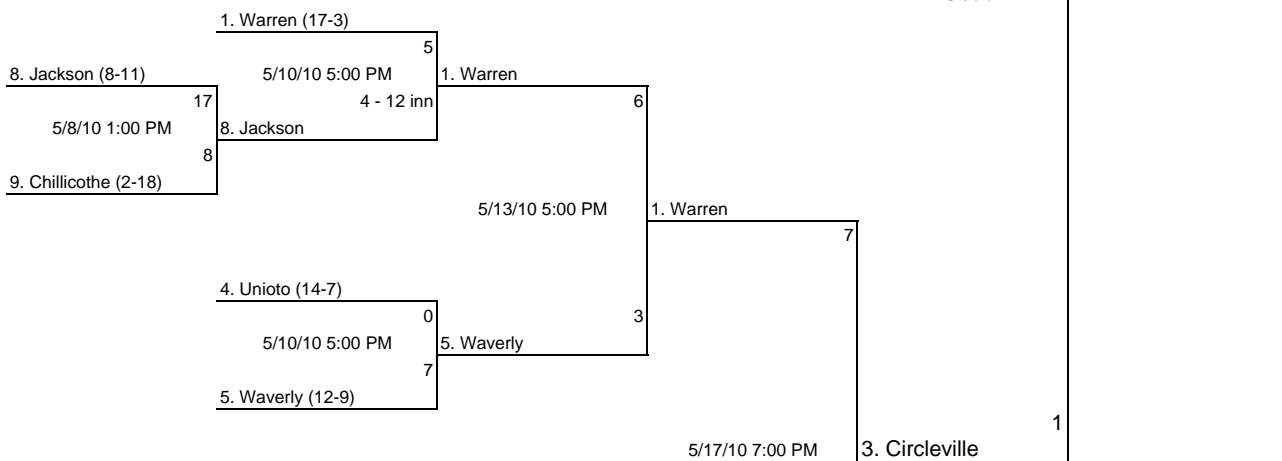

# Division II Baseball 2010 Sectional/District Composite Bracket

North #1

South #2

South #1

North #2