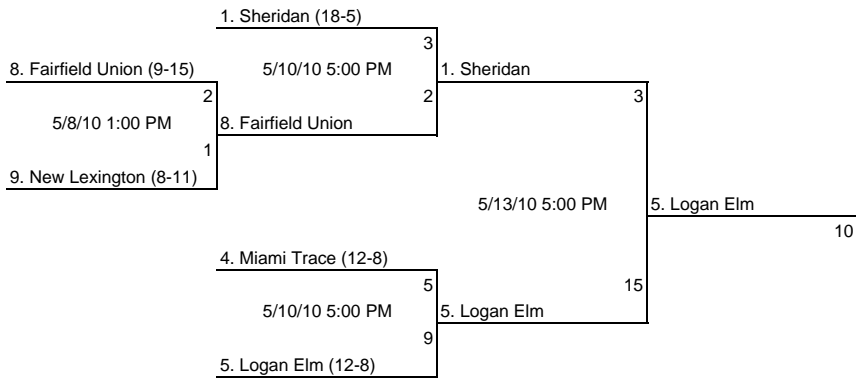

# Division II Baseball 2010 Sectional/District Composite Bracket

North #1

South #2

South #1

North #2